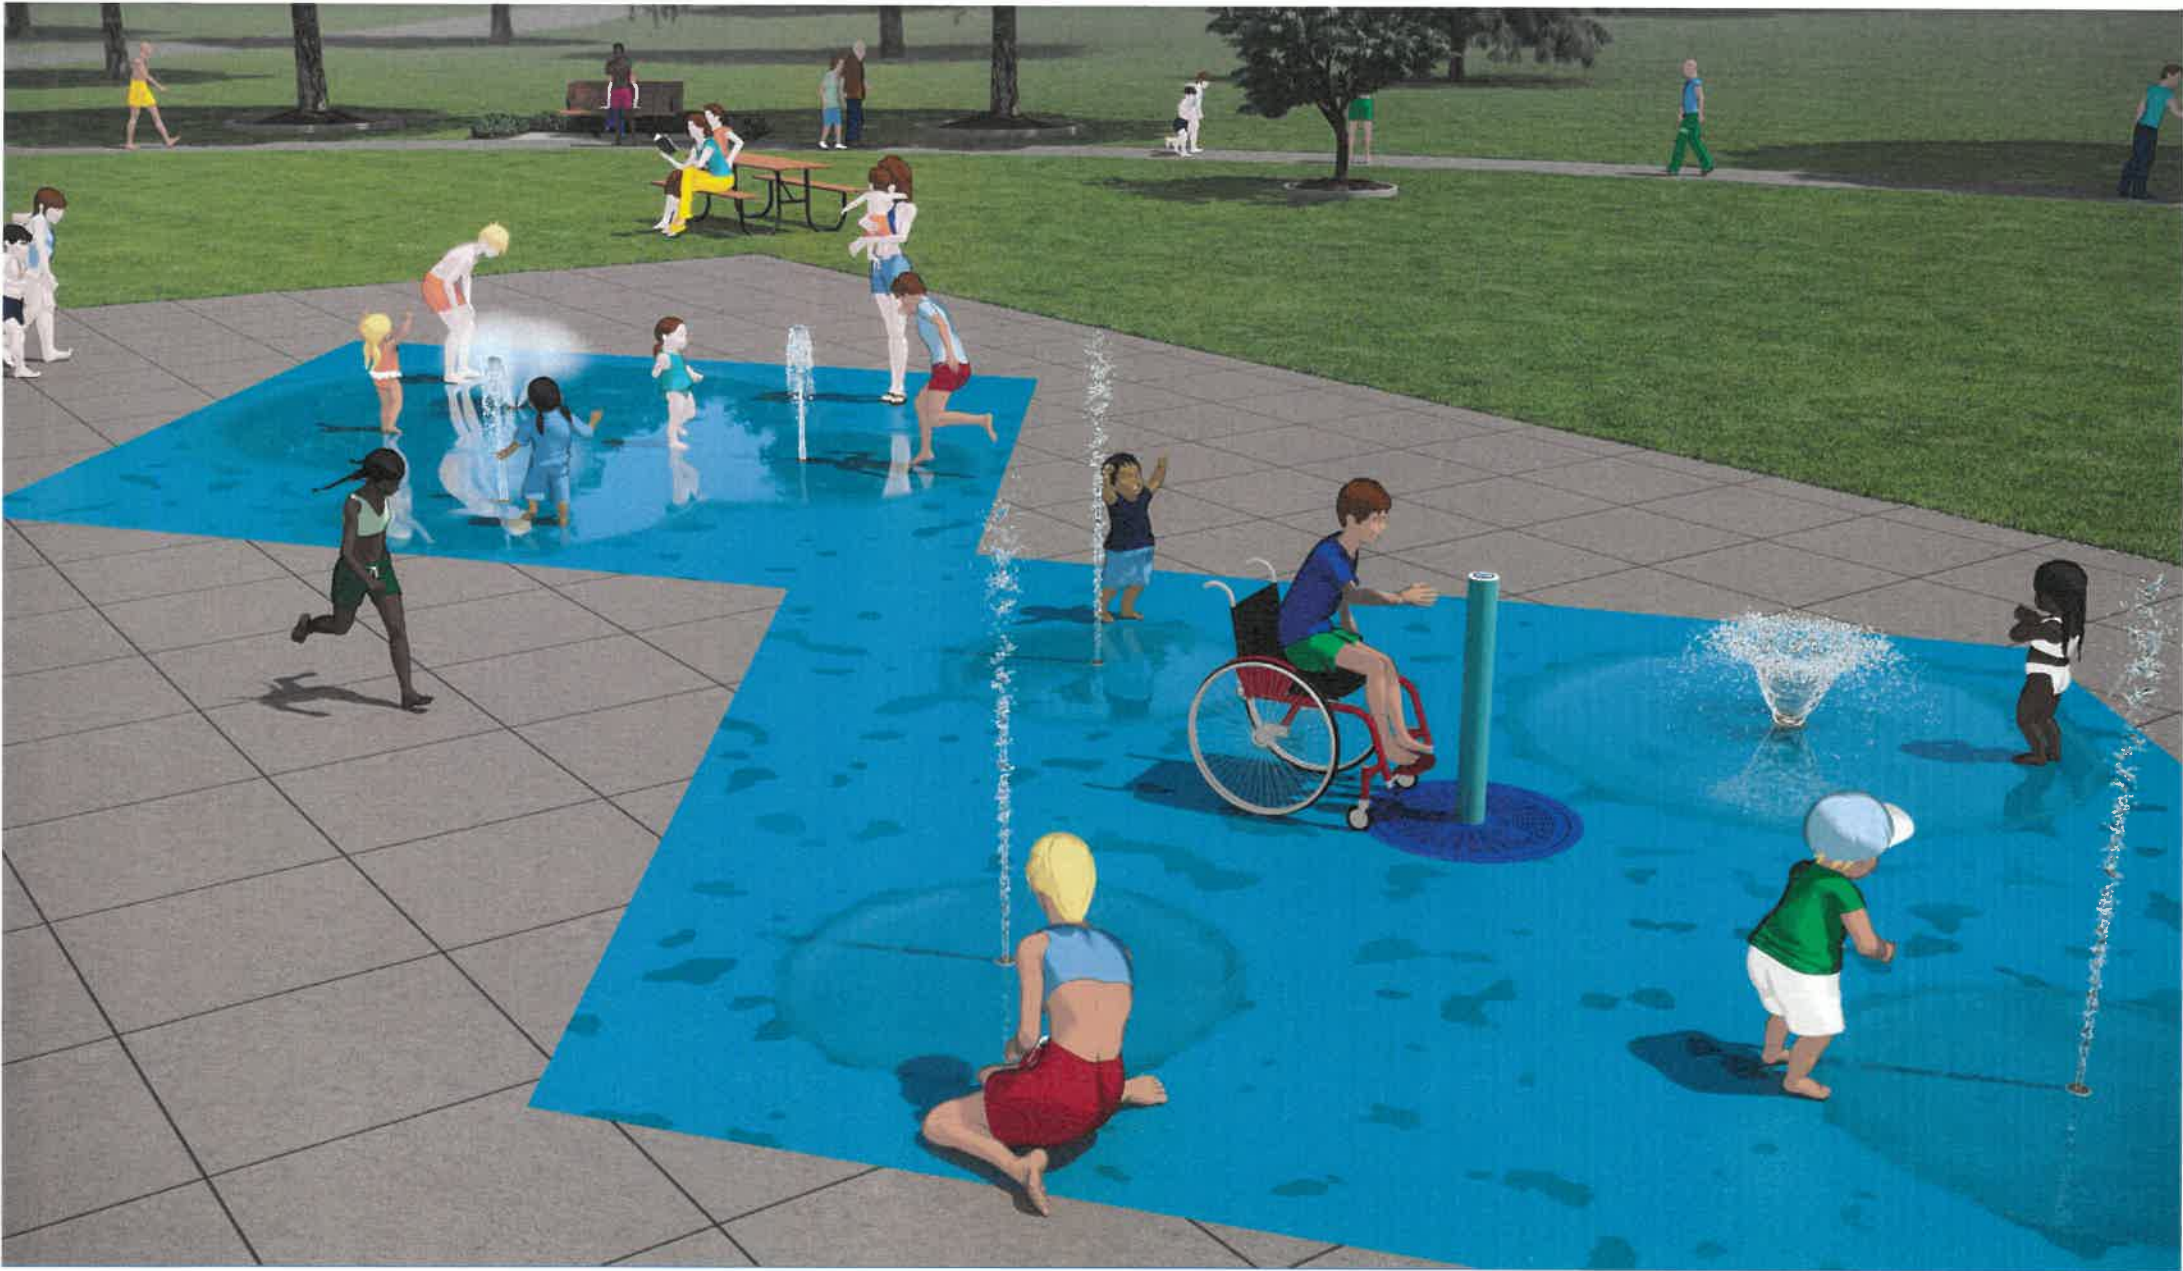

SPLASHPAD®
VIEW 1

BASSANGER HALLSBERG, SWEDEN
Version A - 34300

SPLASHPAD®
VIEW 3

BASSANGER HALLSBERG, SWEDEN
Version A - 34300

SPLASHPAD DIMENSION

TOTAL AREA : 1241 ft² 115m²
 SPRAY AREA : 1241 ft² 115m²
 GRID SIZE : 2 x 2 ft 0.6 x 0.6m

PRODUCT LEGEND

REF	PRODUCT	QTY	GPM	LPM
A	Deck Drain VOR 1000	2	0	0
B	Directional Jet N°1* VOR 0305	2	4	15.1
C	Jet Stream N°1 VOR 7512	3	7.5	28.4
D	Jet Stream No.2 VOR 0325	2	8	30.3
E	Magic Mist N°2 VOR 8099	2	9	34.1
F	Smartpoint N°1 Post VOR-1910	1	0	0
G	Water Jelly N°1 VOR 7010	1	6	22.7
TOTAL		QTY	GPM	LPM
		13	34.5	130.6

5'[1.5m] SPRAY FREE AREA ALL AROUND THE
 SPLASHPAD IS RECOMENDED

Bassanger Hallsberg Splashpad, SE

34300 - Version A - *Low Flow

December 11, 2019

SPLASHPAD LAYOUT DRAWING

SCALE :1/8":1'

11" X 17" sheet size